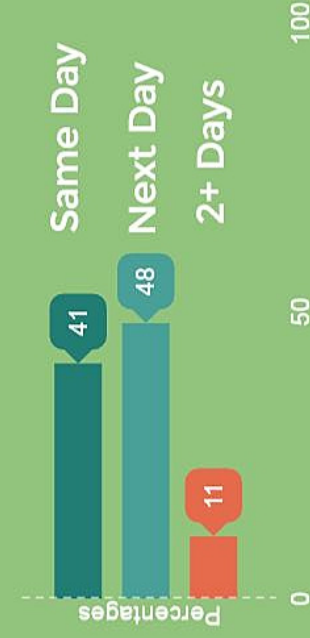

11 Libraries 6 Schools 1 Collection

The CLIC courier service gives patrons quick access to over 1 million unique items

Quick Delivery

With two deliveries per day to each school, 89% of items arrive in patrons' hands the same day they request them or the next day.

Delivery Time