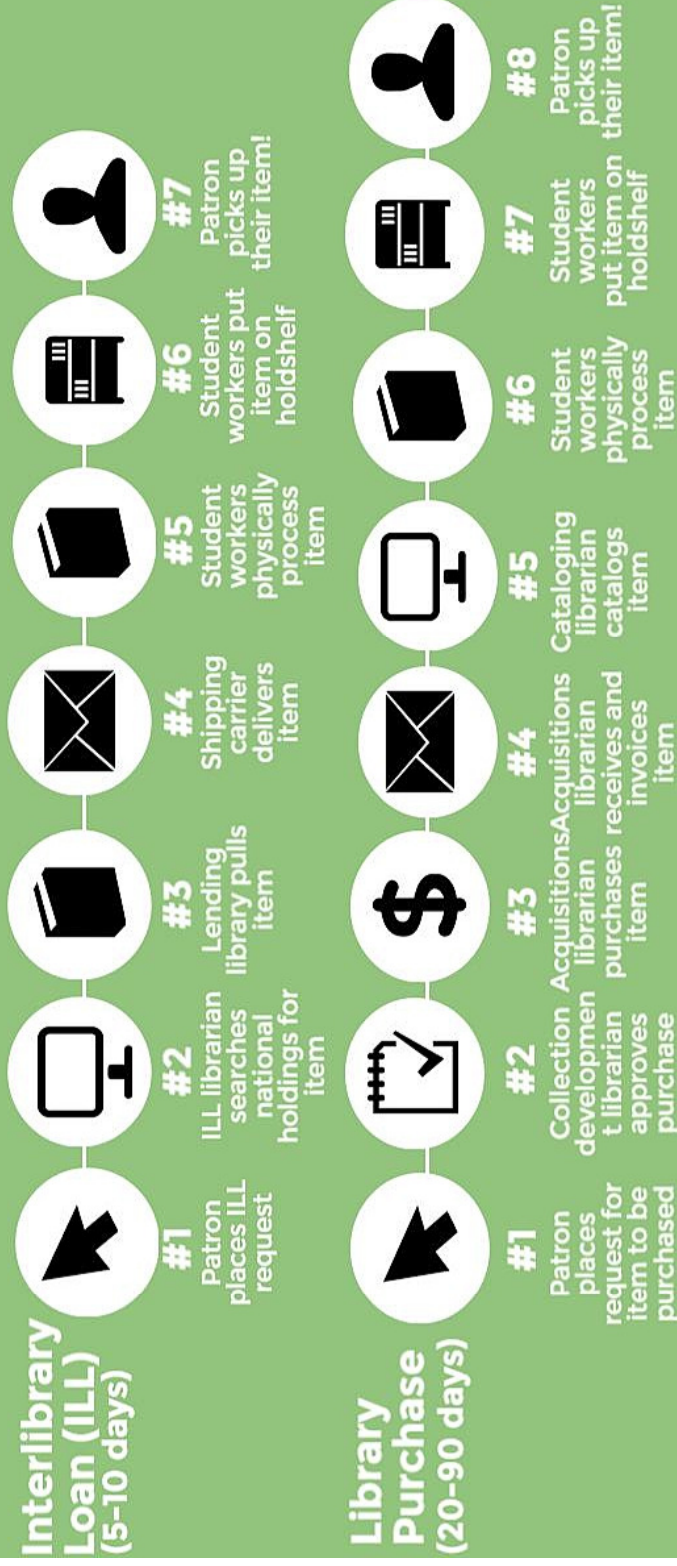

11 Libraries 6 Schools 1 Collection

The CLIC courier service gives patrons quick access to over 1 million unique items

Quick Delivery

With two deliveries per day to each school, 89% of items arrive in patrons' hands the same day they request them or the next day.

Delivery Time

How it works

How other delivery works

What it costs

On average, CLIC schools paid just \$2.84 per item borrowed in 2016 using the CLIC Courier.

Comparatively, it is estimated that the average cost of postage would have been \$4.24 (media mail) per item, while the average cost of purchasing a book was \$32.26.